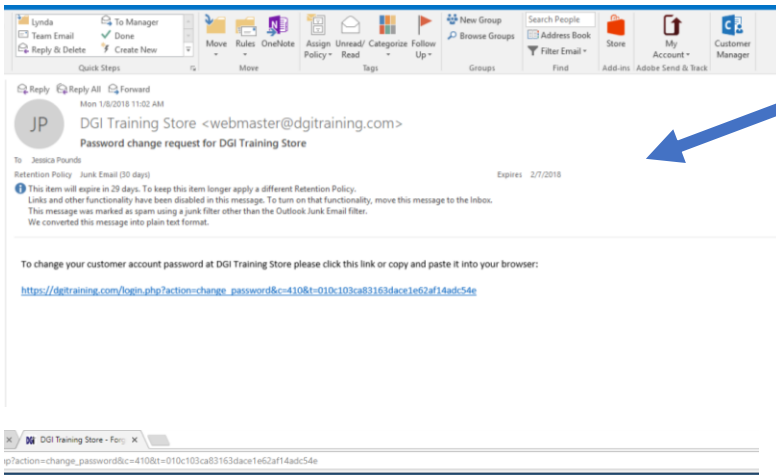

HOW TO RESET YOUR PASSWORD FOR DGITRAINING.COM

CLICK "FORGOT PASSWORD"

TYPE YOUR EMAIL
CLICK CONTINUE

NEXT SCREEN TELLS US TO GO
CHECK OUR EMAIL – IF YOU
DON'T SEE IT, LOOK IN YOUR
JUNK FOLDER!

LOOK FOR AN EMAIL LIKE THIS ONE....IT MIGHT BE IN YOUR JUNK FOLDER!