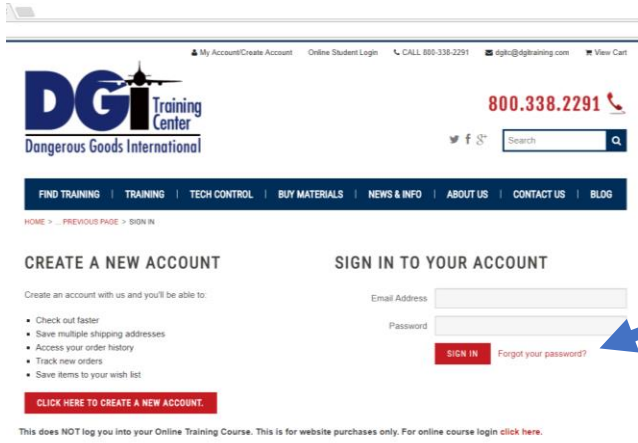

HOW TO RESET YOUR PASSWORD FOR DGITRAINING.COM

CLICK "FORGOT PASSWORD"

TYPE YOUR EMAIL
CLICK CONTINUE

NEXT SCREEN TELLS US TO GO
CHECK OUR EMAIL – IF YOU
DON'T SEE IT, LOOK IN YOUR
JUNK FOLDER!

LOOK FOR AN EMAIL LIKE THIS ONE....IT MIGHT BE IN YOUR JUNK FOLDER!