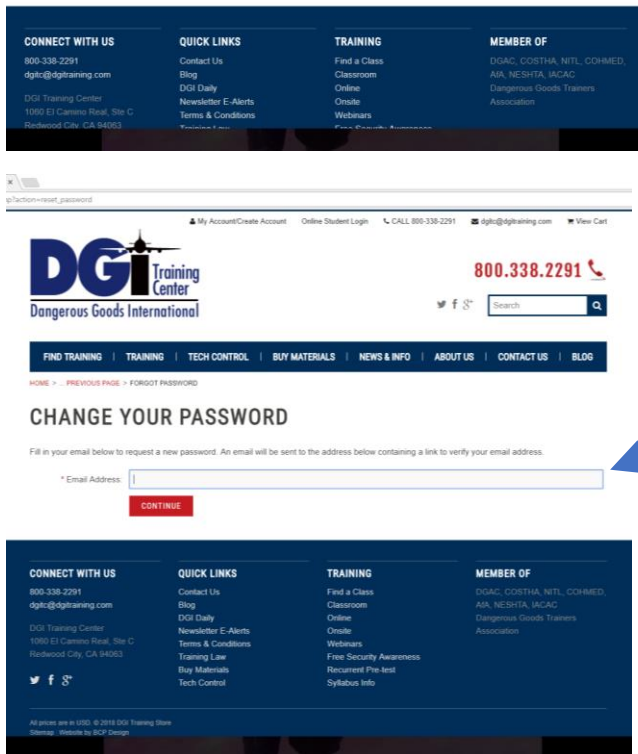

HOW TO RESET YOUR PASSWORD FOR DGITRAINING.COM

CLICK "FORGOT PASSWORD"

TYPE YOUR EMAIL
CLICK CONTINUE

NEXT SCREEN TELLS US TO GO
CHECK OUR EMAIL – IF YOU
DON'T SEE IT, LOOK IN YOUR
JUNK FOLDER!

LOOK FOR AN EMAIL LIKE THIS ONE....IT MIGHT BE IN YOUR JUNK FOLDER!