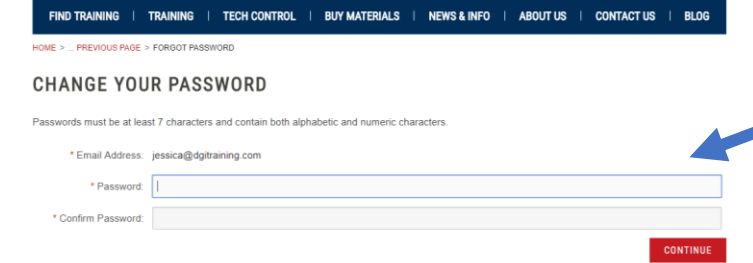

INPUT YOUR NEW PASSWORD AND CONFIRM.

CLICK CONTINUE.