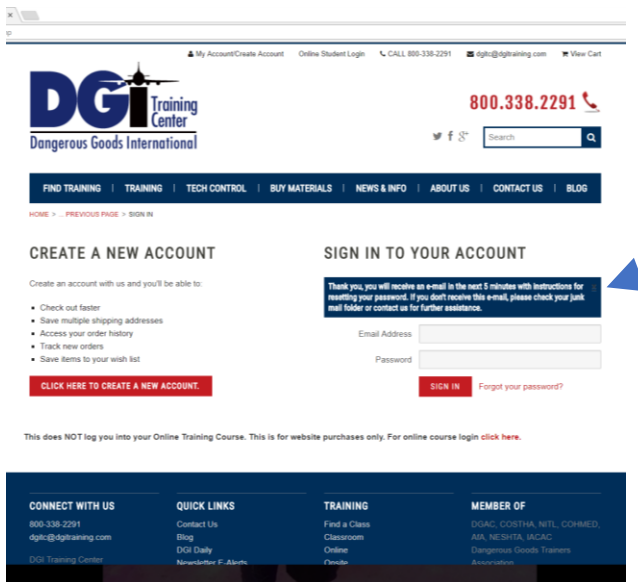

HOW TO RESET YOUR PASSWORD FOR DGITRAINING.COM

CLICK "FORGOT PASSWORD"

TYPE YOUR EMAIL
CLICK CONTINUE

NEXT SCREEN TELLS US TO GO
CHECK OUR EMAIL – IF YOU
DON'T SEE IT, LOOK IN YOUR
JUNK FOLDER!

LOOK FOR AN EMAIL LIKE THIS ONE....IT MIGHT BE IN YOUR JUNK FOLDER!